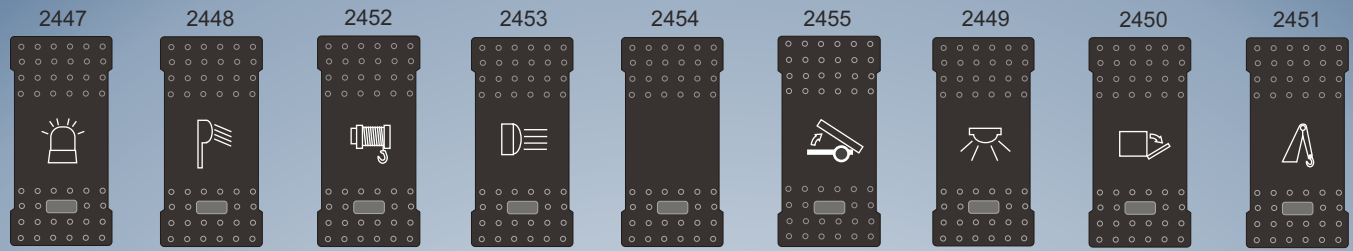

DAILY -2013

DAILY 2014-

STRALIS HIGH-WAY and EURO CARGO model 2015-

EURO CARGO -2015