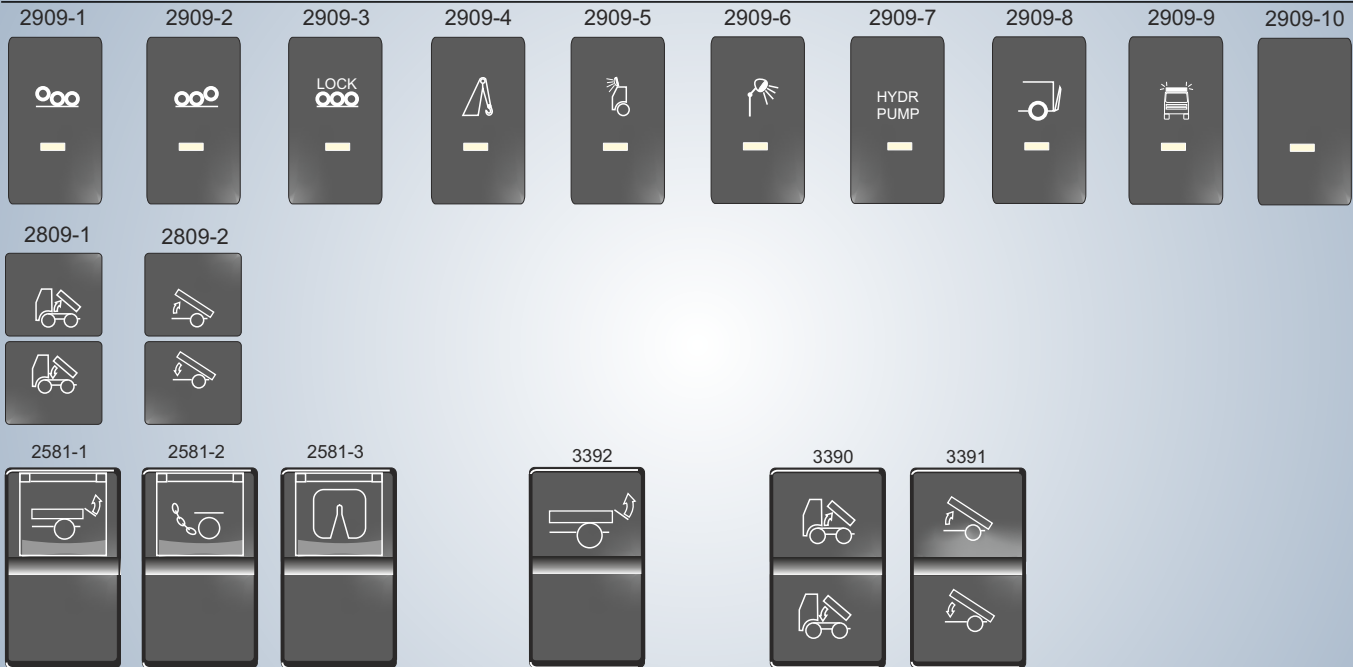

DAILY -2013

DAILY 2014-

STRALIS HIGH-WAY and EURO CARGO model 2015-

EURO CARGO -2015